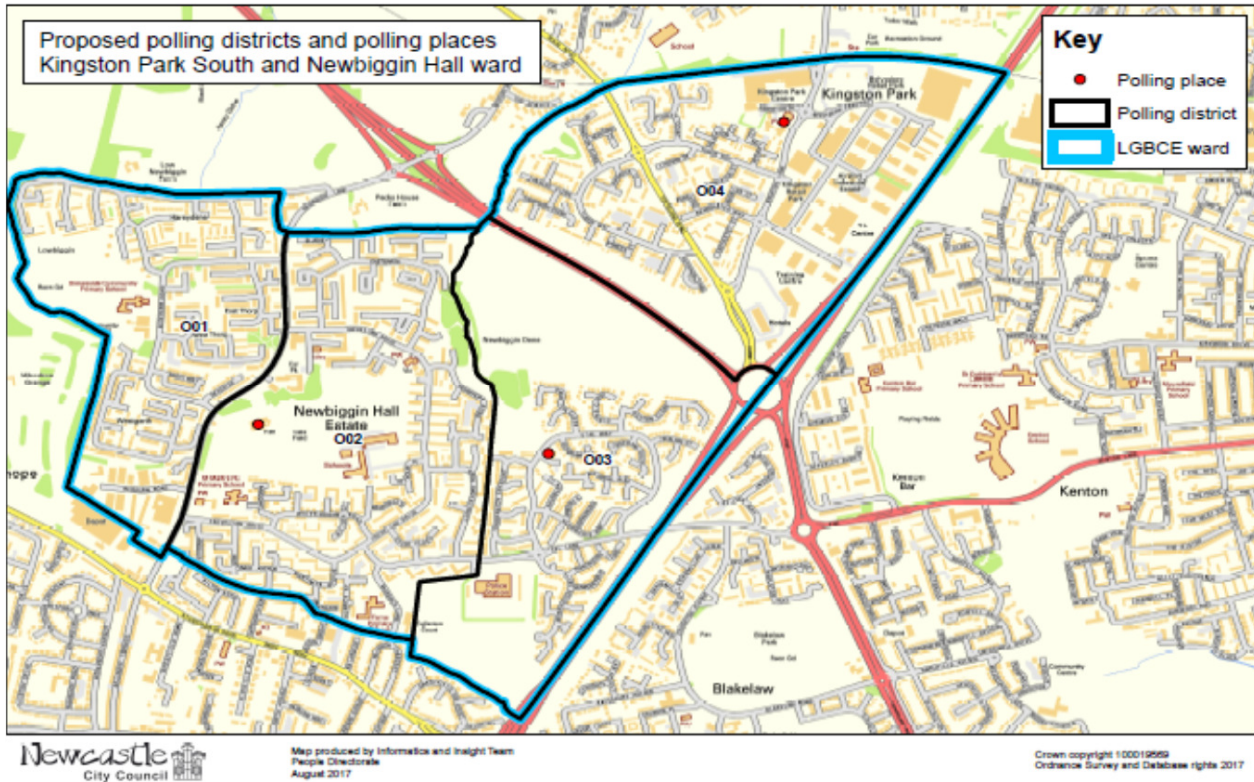

Ward: Kingston Park South and Newbiggin Hall (O)

This ward is created from part former Woosinton ward and the southern part of former Castle ward. There are two temporary cabins currently allocated to this ward in districts O03 and O04, while O01 shares a polling place with O02. A new polling places for O01 and replacements for the temporary cabins are being sought. The ward is wholly within North Parliamentary Constituency.

Ward	Polling place	New Polling District	Old Polling District	Proposed Changes	Returning Officer Comments
Kingston Park South & Newbiggin Hall	Gala Field Centre, Newbiggin Lane	O01	ZCN/Part ZFN	ZCN in full, Electors 1 - 1843 Less land within Westerhope Golf Course to east of Whorlton Streets 410-392 Stamfordham Road Electors ZFN 461-472 (12) Total Electors - 1855	Polling place in former ZEN (O02) Seek permanent polling place within O01
Kingston Park South & Newbiggin Hall	Gala Field Centre, Newbiggin Lane	O02	ZEN	ZEN in full, Electors 1 - 2634 Total Electors - 2634	No change to boundaries or polling place
Kingston Park South & Newbiggin Hall	Temporary unit Meadow Rise shopping centre, Etal Way	O03	ZAN	ZAN in full, Electors 1 - 1376 Total Electors - 1376	Seeking alternative permanent polling place in order to reduce the number of temporary units used as polling places
Kingston Park South & Newbiggin Hall	St John the Evangelist Church, Kingston Park Centre, Kingston Park Avenue - Replacing temporary unit Tudor Way	O04	DFN	DFN in full, Electors 1 - 1395 Total Electors - 1395	Use polling place in former DFN St John the Evangelist Church as a permanent polling place to replace temporary unit